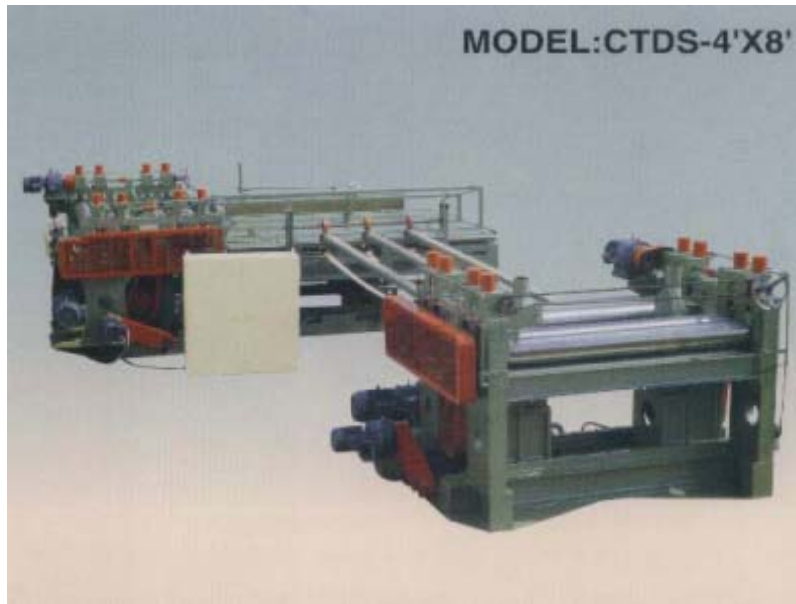

Squaring

Double Sizer

High production Double Sizer with cutting speed up to 90 m/min.

Enables direct coupling to the Sanding Machine.

Models: 4' x 8', 5' x 10' and others.